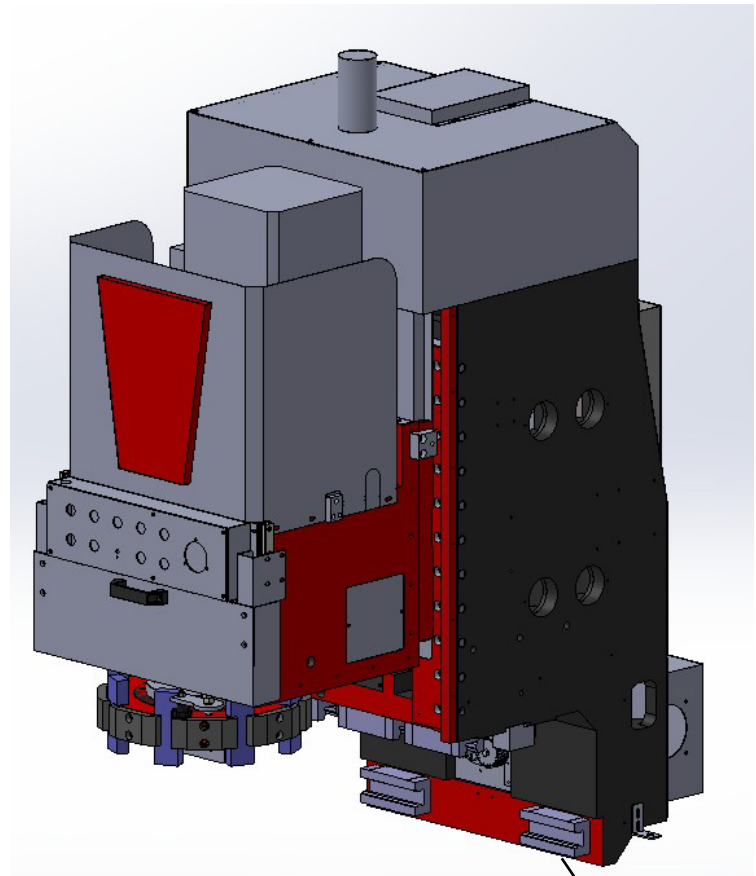

VSG-4000AND

*Linear roller guideway
(RG65)*

VSG-3000AND

*Linear roller guideway
(RG35)*